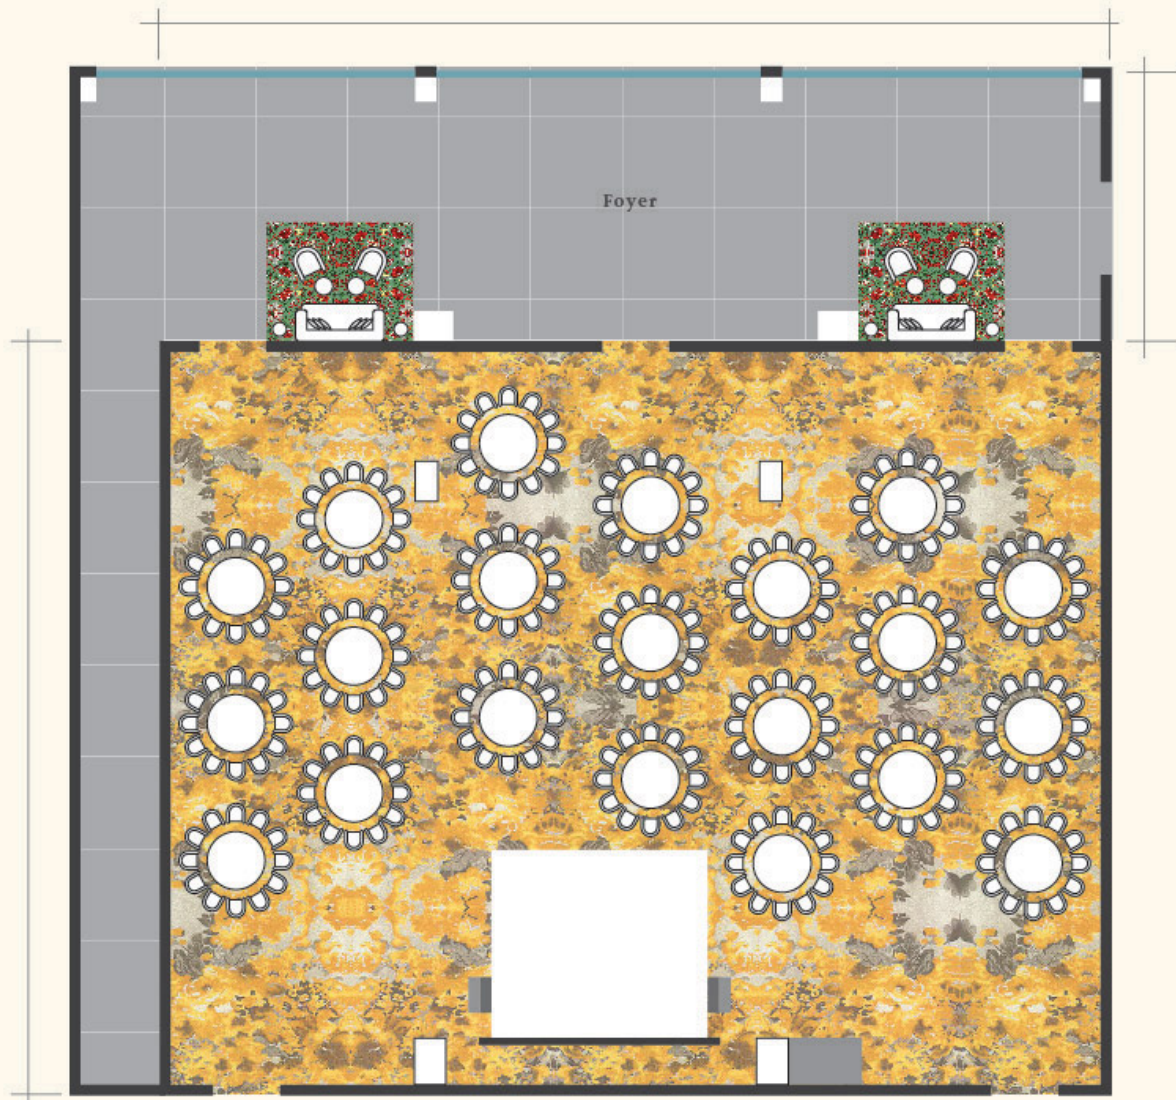

KEBAYA BALLROOM

Theatre 400
Classroom 160
U Shape 100
Banquet 300
Reception 380

BALLROOM SIZE:
450 SQ M