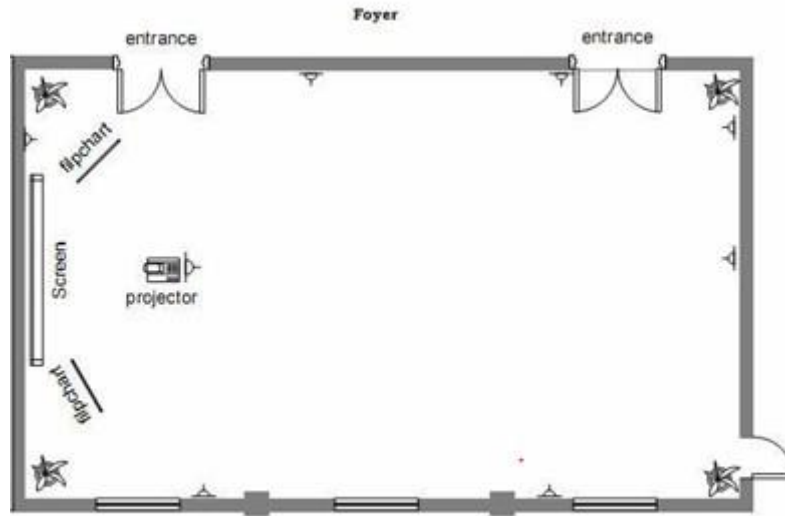

Angsana 1

Angsana 1

Function Room	Size	Ceiling Height	Set up				
			Classroom	Theatre	Round Table	U-shape	Board Room
Angsana 1	15m x 9m	3.4m	72	132	64	39	30

***The capacities above are **MAXIMUM** and for reference only and ensure the comfort of the guests