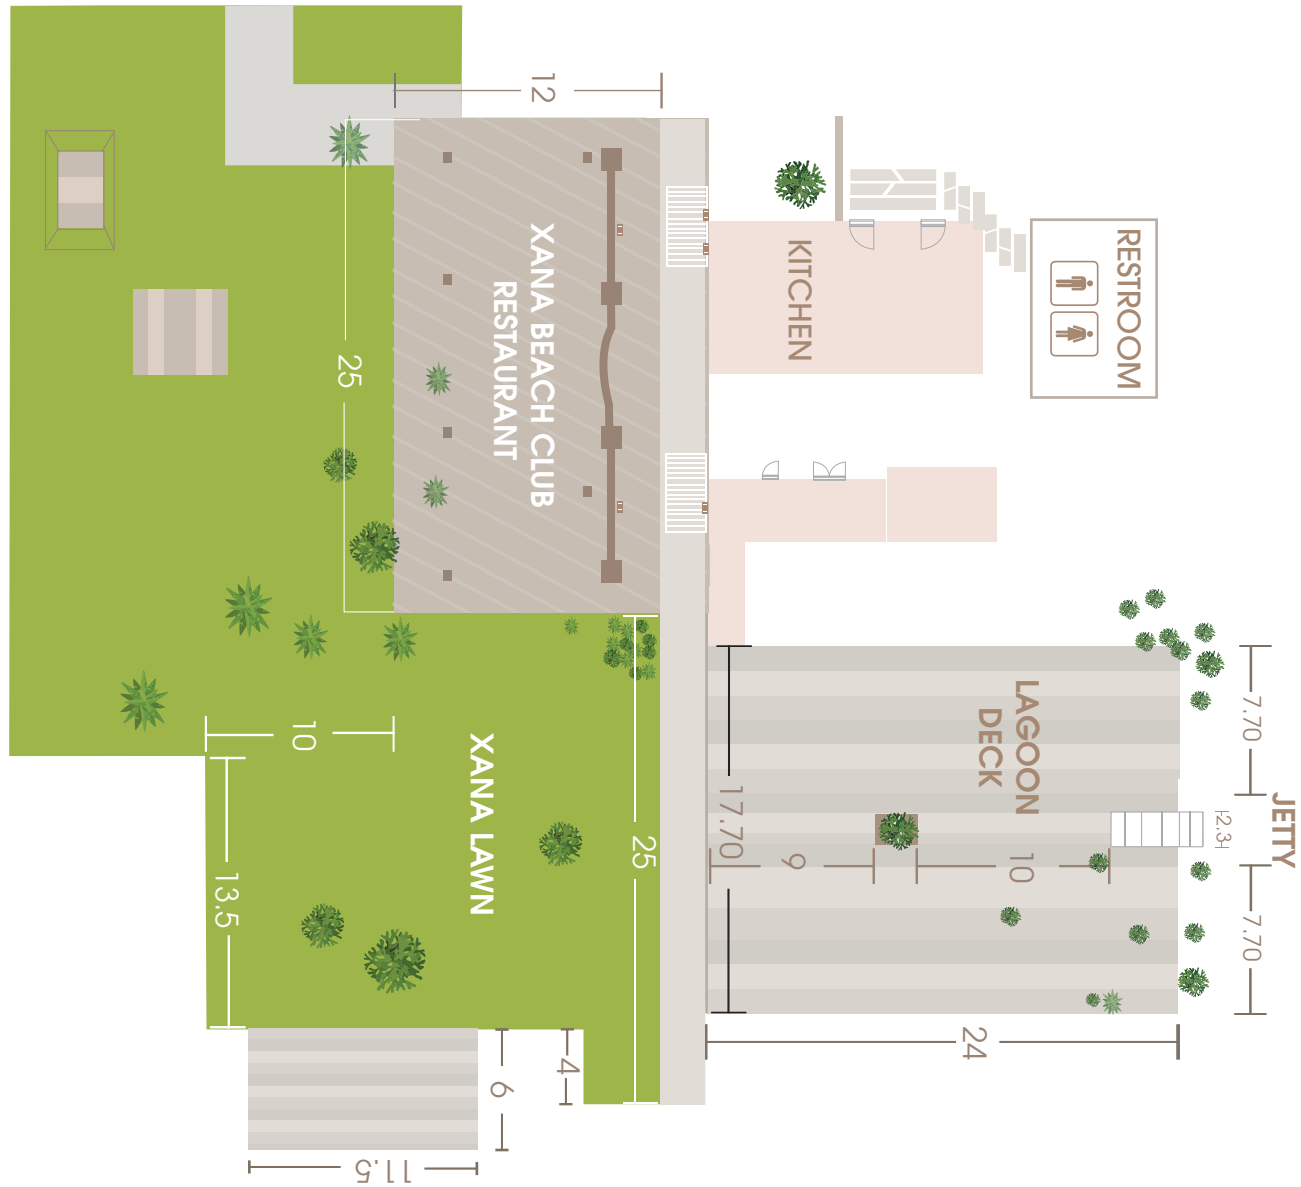

0 5m 10m 15m 20m 25m 30m 35m 40m

XANA LAWN & LAGOON DECK

ANGSANA LAGUNA PHUKET

Door

Window

Power Plug

Projection screen