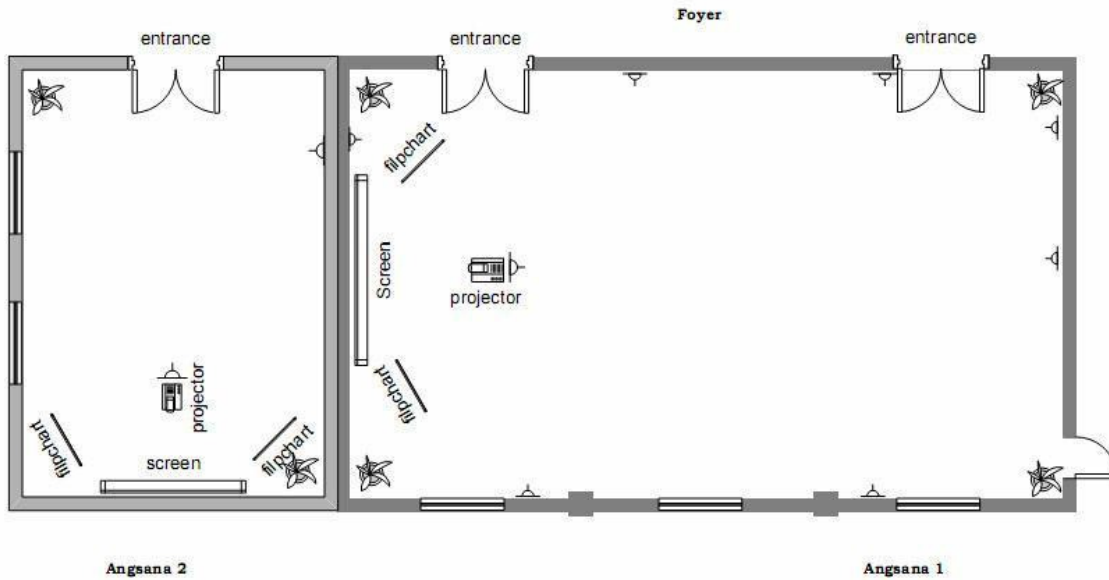

MEETING FACILITIES

Angsana 1 & 2

Function Room	Size	Ceiling Height	Setup				
			Classroom	Theatre	Round Table	U-shape	Board Room
Angsana 1	15m x 9m	3.4m	72	150	70	36	42
Angsana 2	8m x 5m	2.5m	24	50	20	15	18

***The capacities above are MAXIMUM and for reference only and ensure the comfort of the guests